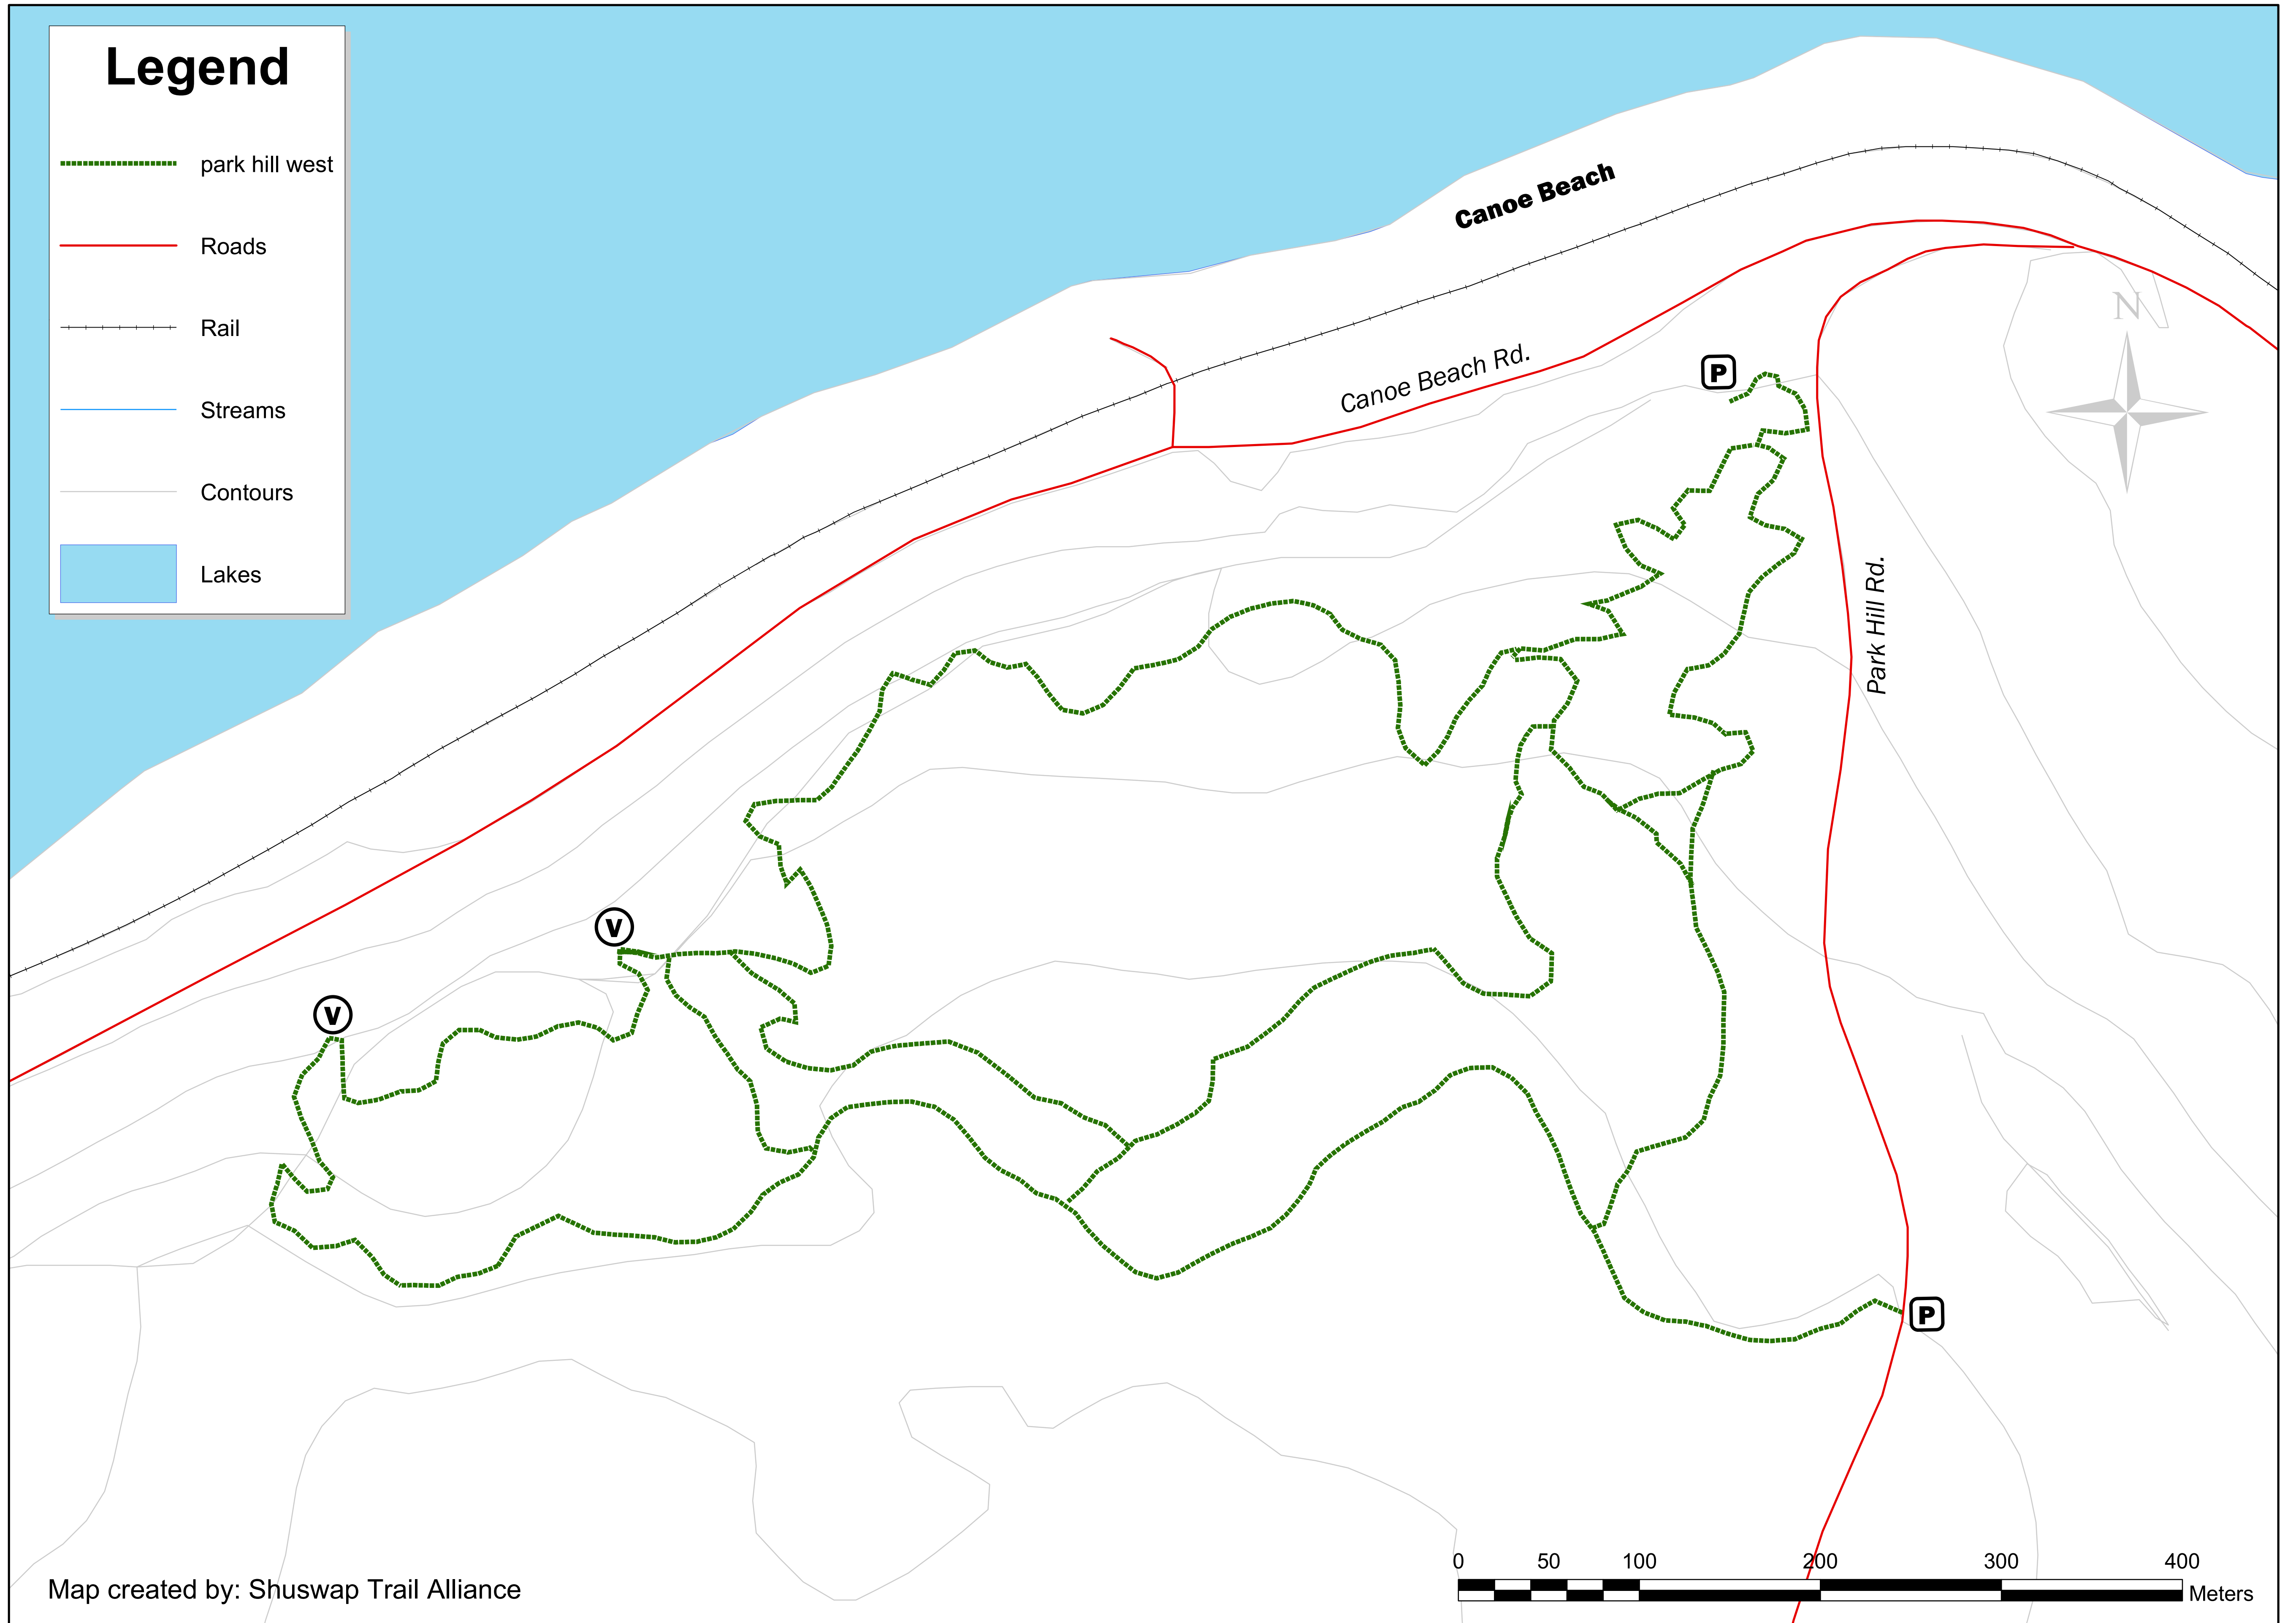

Park Hill Trail System Salmon Arm, BC

Legend

-  park hill west
-  Roads
-  Rail
-  Streams
-  Contours
-  Lakes

Map created by: Shuswap Trail Alliance