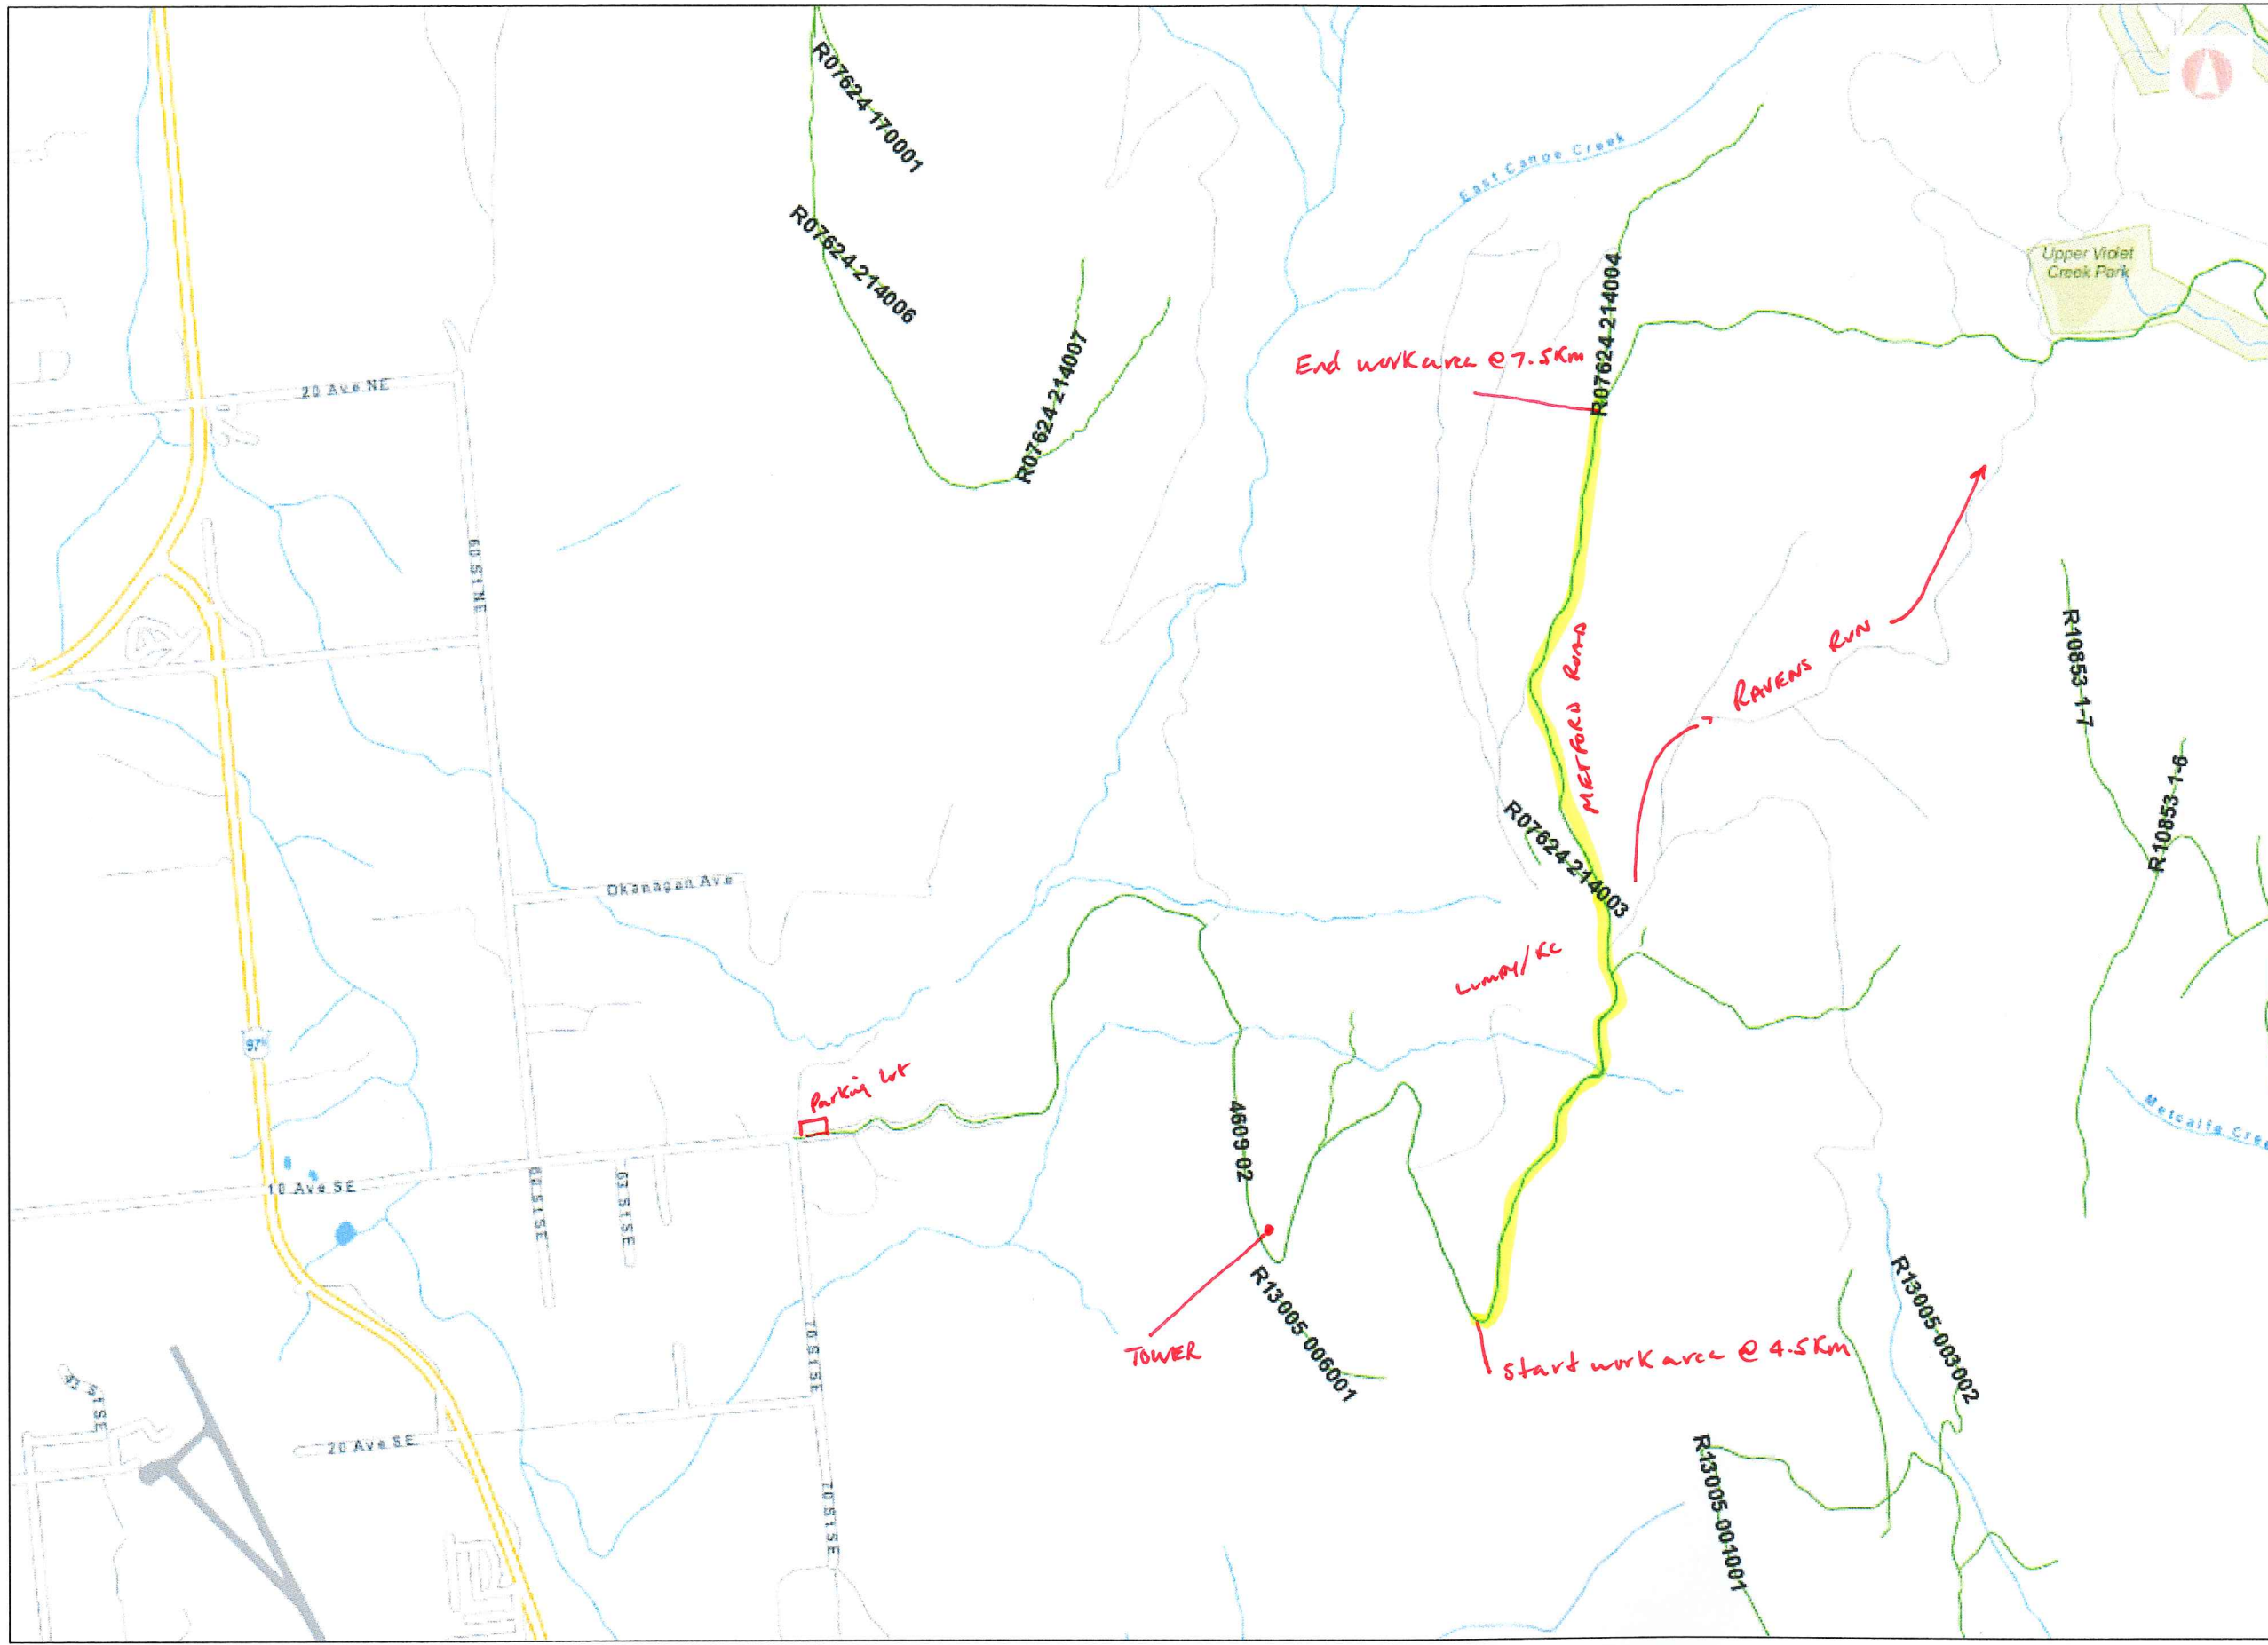

Legend

- Active Forest Road Sections
- TileCache

1: 20,000

Copyright/Disclaimer

CAUTION: Maps obtained using this site are not designed to assist in navigation. These maps may be generalized and may not reflect current conditions. Uncharted hazards may exist. DO NOT USE THESE MAPS FOR NAVIGATIONAL PURPOSES.

Datum: NAD83
Projection: NAD_1983_BC_Environment_Albers

Key Map of British Columbia